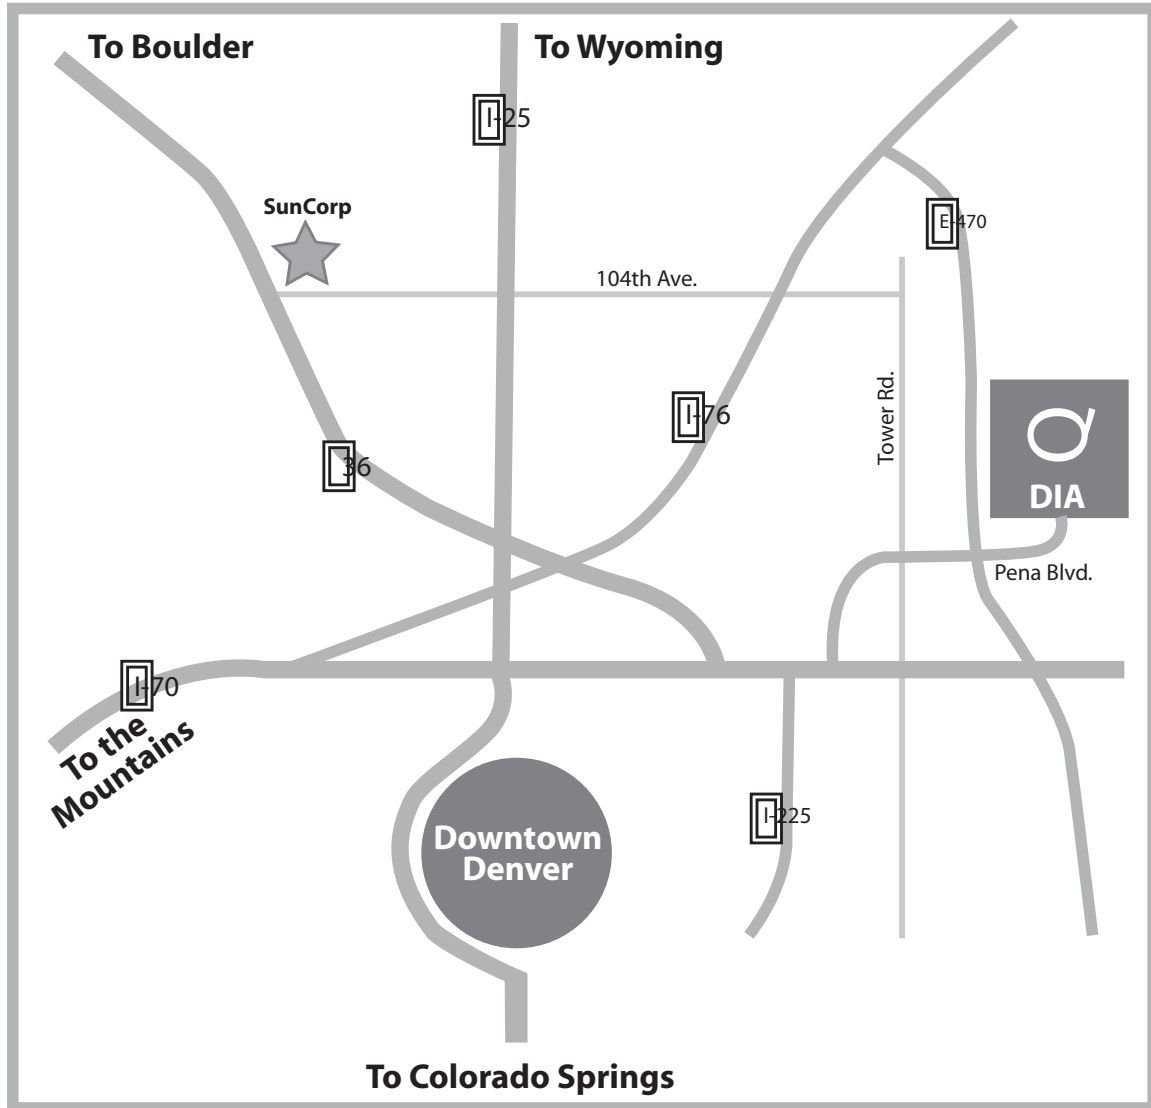

Overview

Directions:

SunCorp

11080 CirclePoint Road, Suite 500
Westminster, CO 80020
Phone: 877.786.2677

From Denver

Take I-25 north to Highway 36. Take Highway 36 west to the 104th Avenue/Church Ranch Blvd. exit. Turn right on 104th Avenue/Church Ranch Blvd. Drive north 1/8 mile to Westminster Blvd. Turn left on Westminster Blvd. and drive for 3/4 mile to CirclePoint Road which will be on your left. Turn left on CirclePoint Road then take an immediate right into the parking area. (The two buildings look similar. SunCorp is located on the 5th floor of the north building on your right.)

From DIA (Denver International Airport)

Take Pena Blvd. to I-70. Drive west on I-70. Take the I-270 W exit (Exit 279) toward Fort Collins. Merge onto Highway 36. Take Highway 36 to the 104th Avenue/Church Ranch Blvd. exit. Turn right on 104th Avenue/Church Ranch Blvd. Drive north 1/8 mile to Westminster Blvd. Turn left on Westminster Blvd. and drive for 3/4 mile to CirclePoint Road which will be on your left. Turn left on CirclePoint Road then take an immediate right into the parking area. (The two buildings look similar. SunCorp is located on the 5th floor of the north building on your right.)