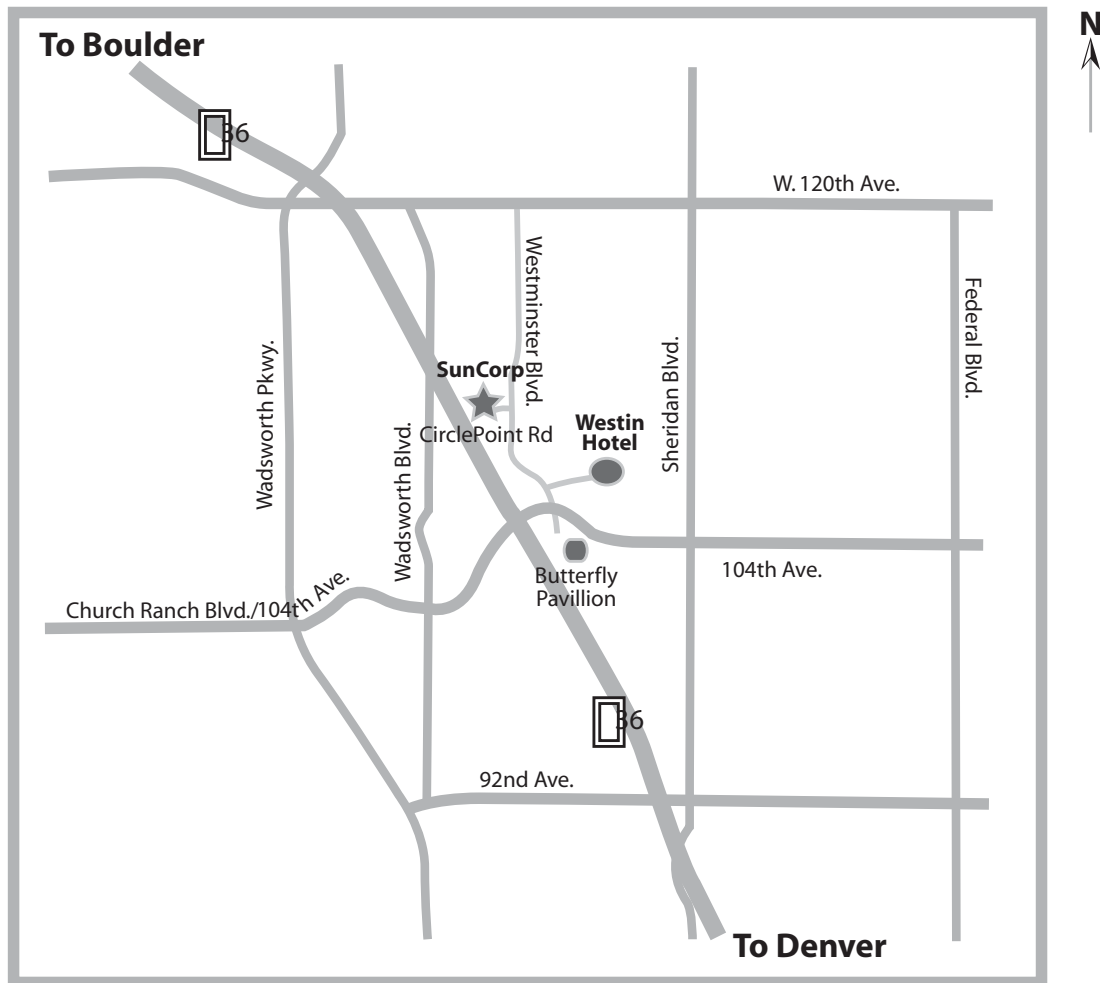

### Directions:

#### From Boulder

Take Highway 36 east and exit the 104th Avenue/Church Ranch Blvd. exit. Turn left on 104th Avenue/Church Ranch Blvd. Drive north to Westminister Blvd. Turn left on Westminister Blvd. and drive for 3/4 mile to CirclePoint Road which will be on your left. Turn left on CirclePoint Road then take an immediate right into the parking area. (The two buildings look similar. SunCorp is located on the 5th floor of the north building on your right.)

#### From Denver

Take I-25 north to Highway 36. Take Highway 36 west to the 104th Avenue/Church Ranch Blvd. exit. Turn right on 104th Avenue/Church Ranch Blvd. Drive north 1/8 mile to Westminster Blvd. Turn left on Westminster Blvd. and drive for 3/4 mile to CirclePoint Road which will be on your left. Turn left on CirclePoint Road then take an immediate right into the parking area. (The two buildings look similar. SunCorp is located on the 5th floor of the north building on your right.)